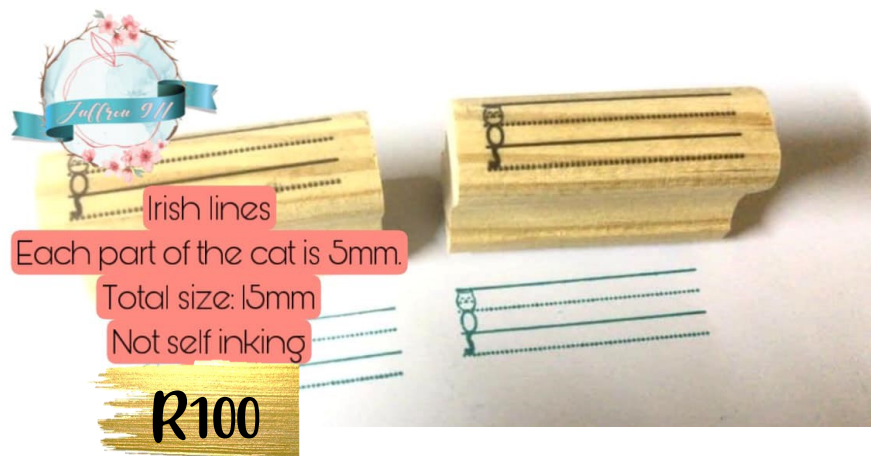

🍎 Cat Writing stamps 🍎