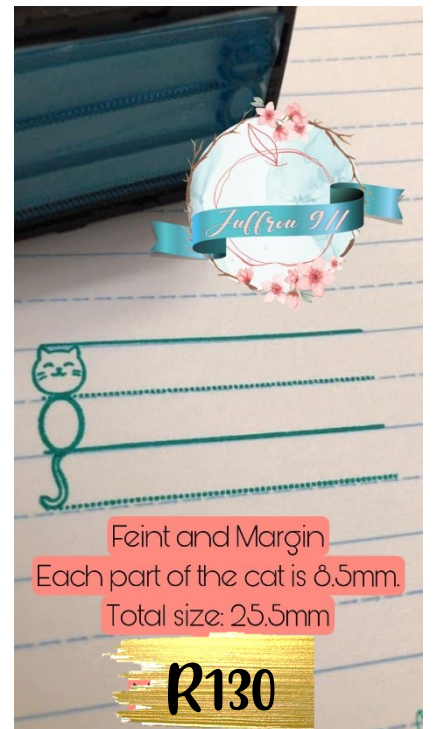

🍎 Cat Writing stamps 🍎